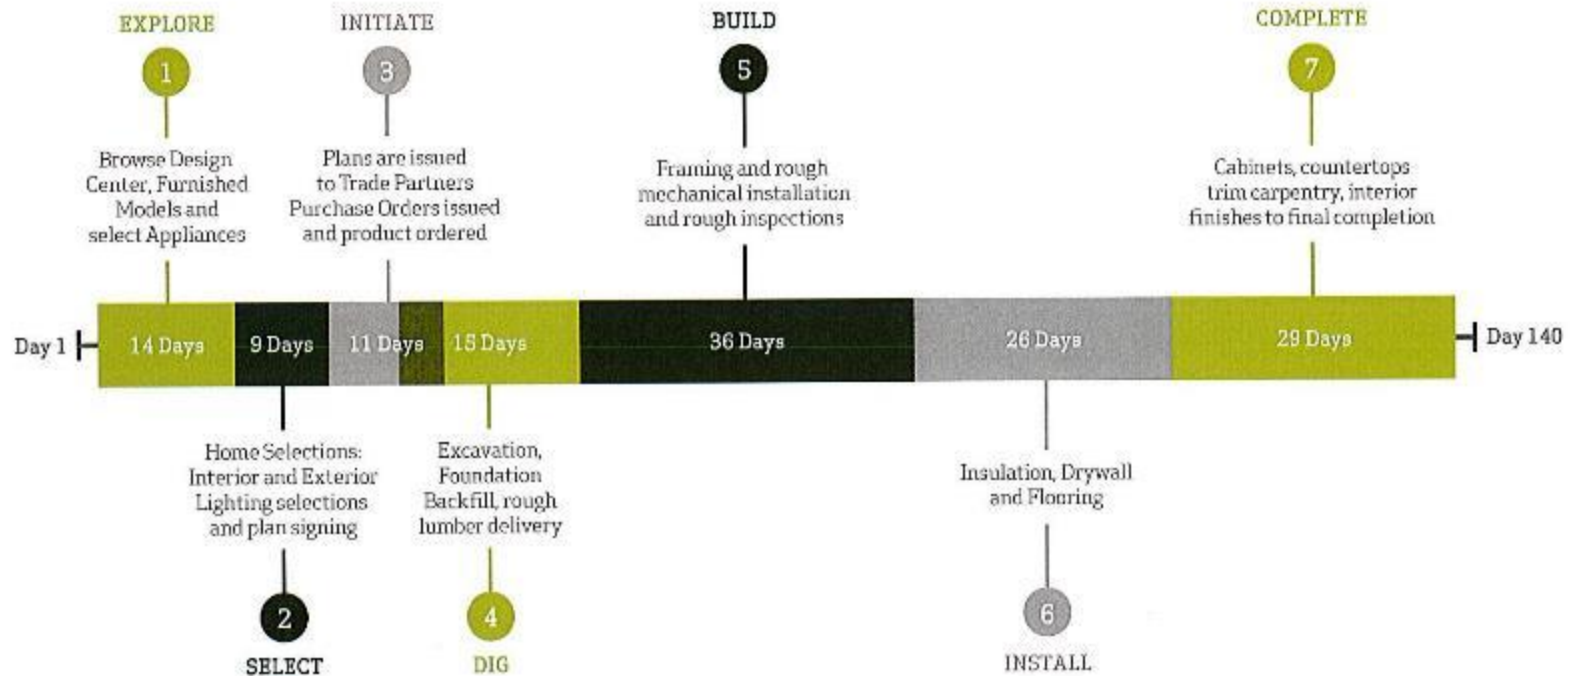

STANDARD SELECTION TIME

140 CALENDAR DAY YEAR

With your busy schedule we understand that it is important to have a home that stays on schedule too. From your New Home Specialist and Design Studio Consultant to your Personal Builder and Customer Care Representative, you'll have someone to answer your questions and keep you posted on our progress. Our home builds take approximately 140 days to complete and include a guaranteed closing date, so you can rest easy and enjoy the process every step of the way.